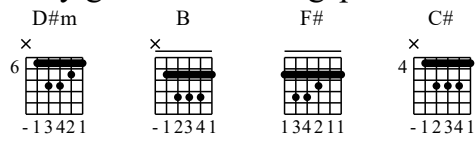

Alan Walker - Faded [Intro]

by guitarsheets.blogspot.com

Moderate ♩ = 90

Musical notation for the first system, measures 1-4. Chords: D#m, B, F#, C#.

TAB: | . 7 7 7 6 | 11 11 11 9 | 11 11 11 11 | 10 10 10 13 . |

B: | . 6 8 8 8 8 | 7 8 8 8 8 | 9 11 11 11 11 | 9 11 11 11 11 . |

Musical notation for the second system, measures 5-8. Chords: D#m, B, F#, C#, D#m.

TAB: | 8 8 8 8 | 4 4 4 4 | 4 4 4 4 4 | 6 6 6 6 . |

B: | 11 9 11 9 | 7 6 7 6 | 2 4 2 4 4 | 9 8 9 8 . |