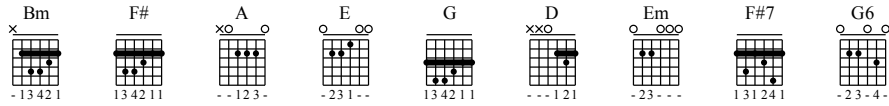

Hotel California

Eagles

www.guitarsheets.blogspot.com

Moderate ♩ = 70

1

Bm F# A E

Measures 1-4 of the guitar part. The treble clef staff shows a melodic line with a key signature of one sharp (F#). The bass clef staff shows a bass line with various fret numbers (7, 8, 9, 10, 11) and ties. Chord changes are indicated above the staff: Bm, F#, A, and E.

5

G D Em F#

Measures 5-8 of the guitar part. The treble clef staff continues the melodic line. The bass clef staff shows fret numbers and ties. Chord changes are indicated above the staff: G, D, Em, and F#.

9

Bm F# A E

Measures 9-12 of the guitar part. The treble clef staff continues the melodic line. The bass clef staff shows fret numbers and ties. Chord changes are indicated above the staff: Bm, F#, A, and E.

17

Bm F# A E

Measures 17-20 of the guitar part. The treble clef staff continues the melodic line. The bass clef staff shows fret numbers and ties. Chord changes are indicated above the staff: Bm, F#, A, and E.