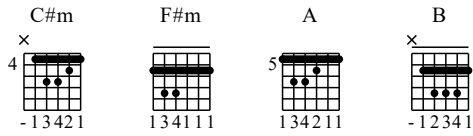

# Shape Of You

Ed Sheeran

(by guitarsheets.blogspot.com)

Moderate ♩ = 90

1 C#m F#m A B

TAB 6 5 6 6 5 6 6 5 6 4 2 4

5 C#m F#m A B

TAB 6 5 6 6 5 6 6 5 6 5 4 4