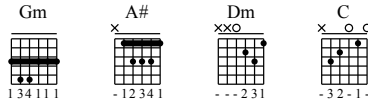

John Newman - Love Me Again

by guitarsheets.blogspot.com

Moderate ♩ = 125

Musical notation for measures 1-8. Chords: Gm, A#, Dm, C, Gm, A#, Dm. Includes treble and bass staves with fret numbers and a 3x triplet in measure 5.

Musical notation for measures 9-13. Chords: Gm, A#. Includes treble and bass staves with fret numbers and triplet patterns.

Musical notation for measures 14-18. Chords: Dm, C, Gm, A#, Dm. Includes treble and bass staves with fret numbers and triplet patterns.

Musical notation for measures 19-22. Chords: C, Gm, A#, Dm. Includes treble and bass staves with fret numbers and triplet patterns.

Musical notation for measures 23-26. Chords: C, Gm, A#, Dm. Includes treble and bass staves with fret numbers and triplet patterns.