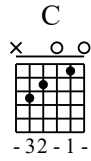

# Silent Night

Christmas Carol

(by [www.guitarsheets.blogspot.com](http://www.guitarsheets.blogspot.com))

Moderate ♩ = 75

C C

1

T  
A  
B

G

5

C F

9

C F

13

0 1 0 1 0 | 0 1 0 1 0 | 2 1 1 1 2 | 2 1 1 1 2

3 | 3 | 1 | 1

C G